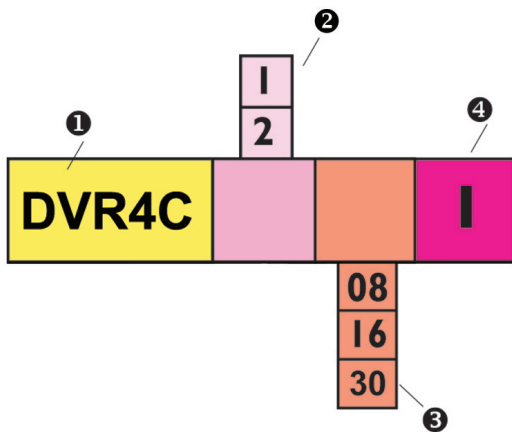

Installation/Configuration Notes

DVR4C with four cameras, microphone and monitor.

Security you can rely on.

BOSCH

2 | DVR4C Digital Video Recorder

Connections on backside of DVR4C

- | | | | |
|----|-------------------|----|----------------|
| 01 | Power switch | 06 | Monitor output |
| 02 | Audio inputs | 07 | Audio output |
| 03 | Camera inputs | 08 | Relay outputs |
| 04 | RS232 connector | 09 | Alarm inputs |
| 05 | Network connector | | |