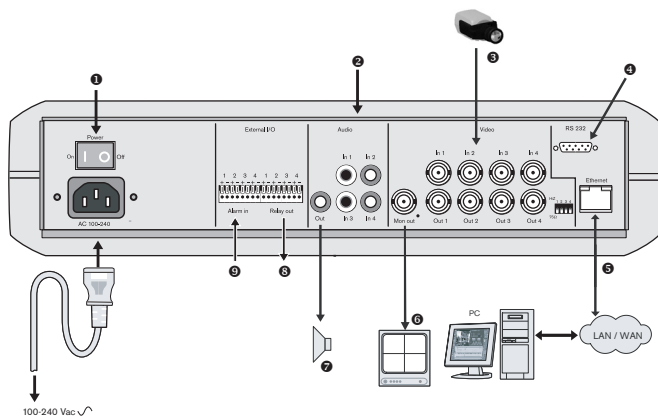

Installation/Configuration Notes

DVR4C with four cameras, microphone and monitor.

Security you can rely on.

BOSCH

2 | DVR4C Digital Video Recorder

Connections on backside of DVR4C

- | | | | |
|----|-------------------|----|----------------|
| 01 | Power switch | 06 | Monitor output |
| 02 | Audio inputs | 07 | Audio output |
| 03 | Camera inputs | 08 | Relay outputs |
| 04 | RS232 connector | 09 | Alarm inputs |
| 05 | Network connector | | |